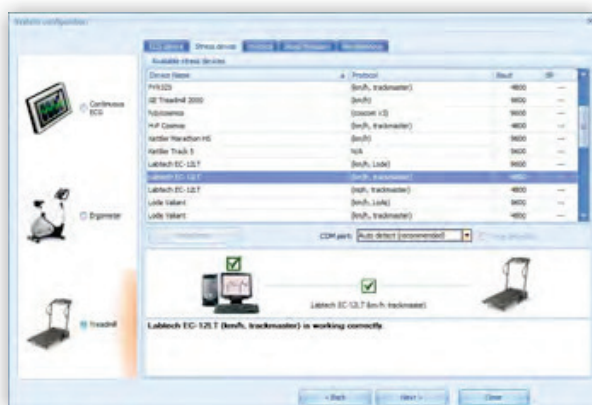

STRESS TEST (ETT) ECG

EC-12LT TREADMILL

- HIGHLY RELIABLE AND DURABLE
- ALMOST MAINTENANCE FREE
- QUIET OPERATION
- SMOOTH ACCELERATION
- LOW STEP-UP HEIGHT
- SIDE HANDRAILS
- SAFETY STOP-BELT
- **SPEED: MAX 25 KM/H**
- **MAX. PATIENT WEIGHT: 225 KG**
- **GRADE: MAX 25 %**
- USB CABLE (USB A-B)
- SAFTY CLASS: CLASS I

EC-12LT

The EC-12LT Treadmill is the perfect loading device for Stress Test Systems as it is a reliable and durable machine. It can be controlled by many PC-based ECGs once it is connected to a PC. It can be used for stress test examinations and rehabilitation purposes as well. Low step-up height, safety stop-belt, side handrails, quiet operation and smooth acceleration all add to the high usability of this device.